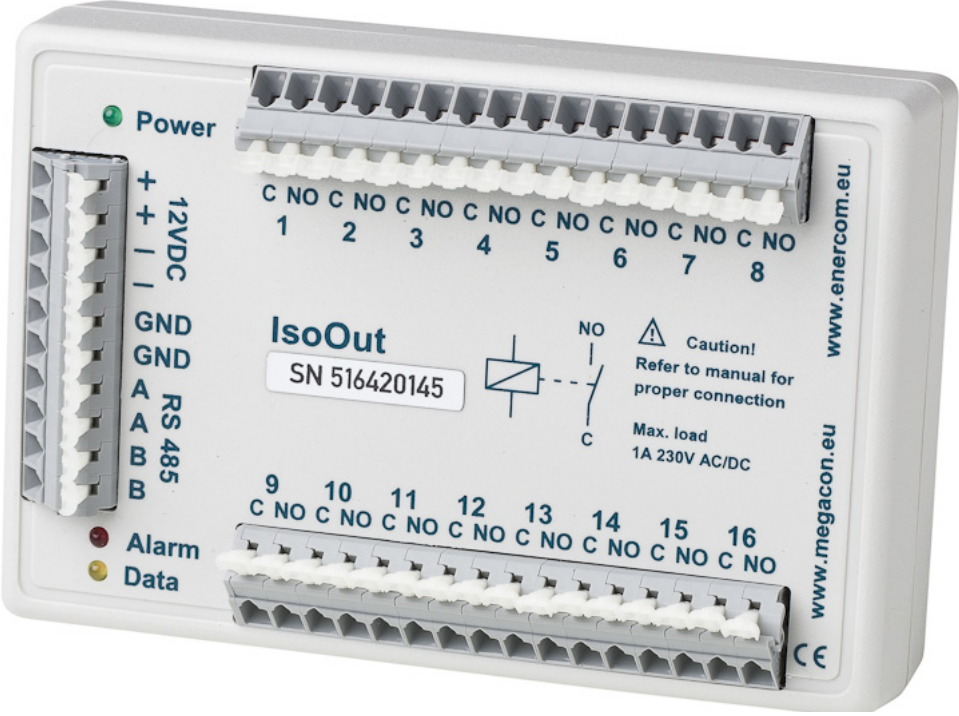

# Datasheet Earth Leakage Monitoring Relay output **IsoOut** for IsoBase

## IsoOut

Relay output for  
earth leakage system IsoBase

Article number: 670416  
Aux supply: 12VDC  
Dimensions: W x H x D 135 x 90 x 60 mm  
Weight: 0,25 kgs  
Recommended cable FKAR-PG 2x2x0,5 mm<sup>2</sup>

### Application

IsoOut gives individual warning and alarm for each group. Every IsoOut has 16 relay outputs.

IsoOut can be connected to an alarm panel. Group alarms for one room with multiple feeders can be created.

IsoOut always work in a group with an IsoHub unit.

IsoOut is for DIN-rail mounting.

See user manual for IsoBase and our application guide for Hospital installations.